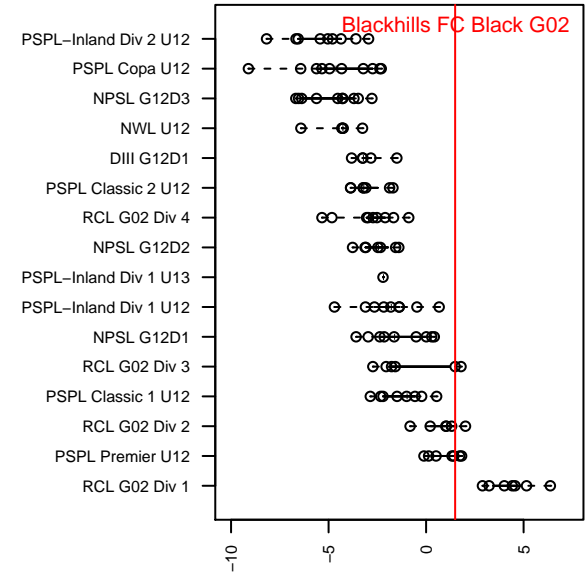

## Blackhills FC Black G02

Blackhills FC  
 Olympia, WA  
 G02 total strength=964  
 attack=2.15 defense=1.45  
 fall league = RCL G02 Div 3  
 spr league = Win RCL G02 Div 3

alt names used:  
 Blackhills FC G 02 Black A  
 BLACKHILLS FC G 02 BLACK A (WA)  
 Blackhills FC G 02 Black A  
 Blackhills FC G 02 Black A  
 Blackhills FC G 02 Black A

Venues played:  
 2014 Clash At the Border Gold/Silver U12  
 2014 Nike Crossfire Challenge Silver U12  
 2014 River Jam Samba U12-13  
 2014 RCL G02 Div 3  
 2014 Win RCL G02 Div 3  
 2014 WYS Presidents Cup G02 Division 2

**attack and defense variance (black dot)  
relative to other teams  
and top 10 in region**

**attack and defense rating  
relative to others at age  
and all opponents in last 13 months**

**Performance relative to 13 month average**