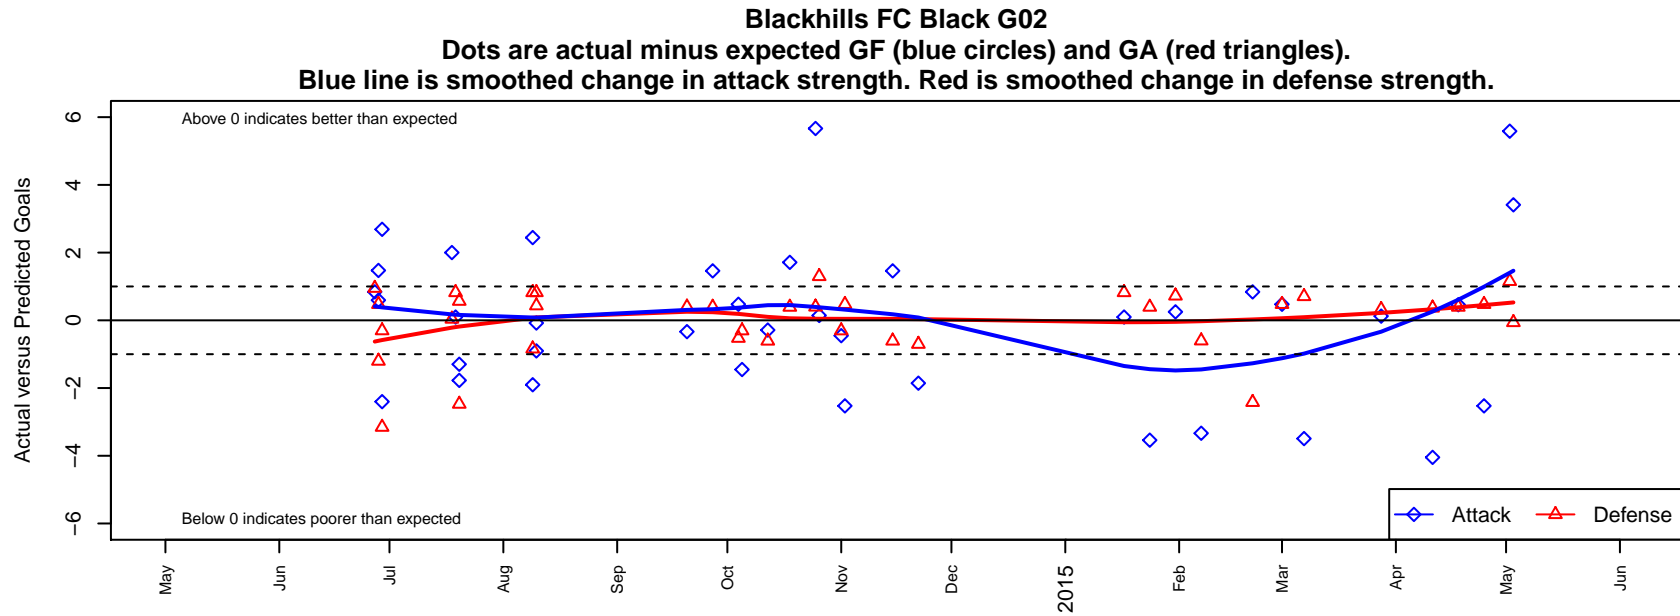

## Blackhills FC Black G02

Blackhills FC  
 Olympia, WA  
 G02 total strength=964  
 attack=2.15 defense=1.45  
 fall league = RCL G02 Div 3  
 spr league = Win RCL G02 Div 3

alt names used:  
 Blackhills FC G 02 Black A  
 BLACKHILLS FC G 02 BLACK A (WA)  
 Blackhills FC G 02 Black A  
 Blackhills FC G 02 Black A  
 Blackhills FC G 02 Black A

**attack and defense variance (black dot)  
relative to other teams  
and top 10 in region**

**attack and defense rating  
relative to others at age  
and all opponents in last 13 months**

**Performance relative to 13 month average**